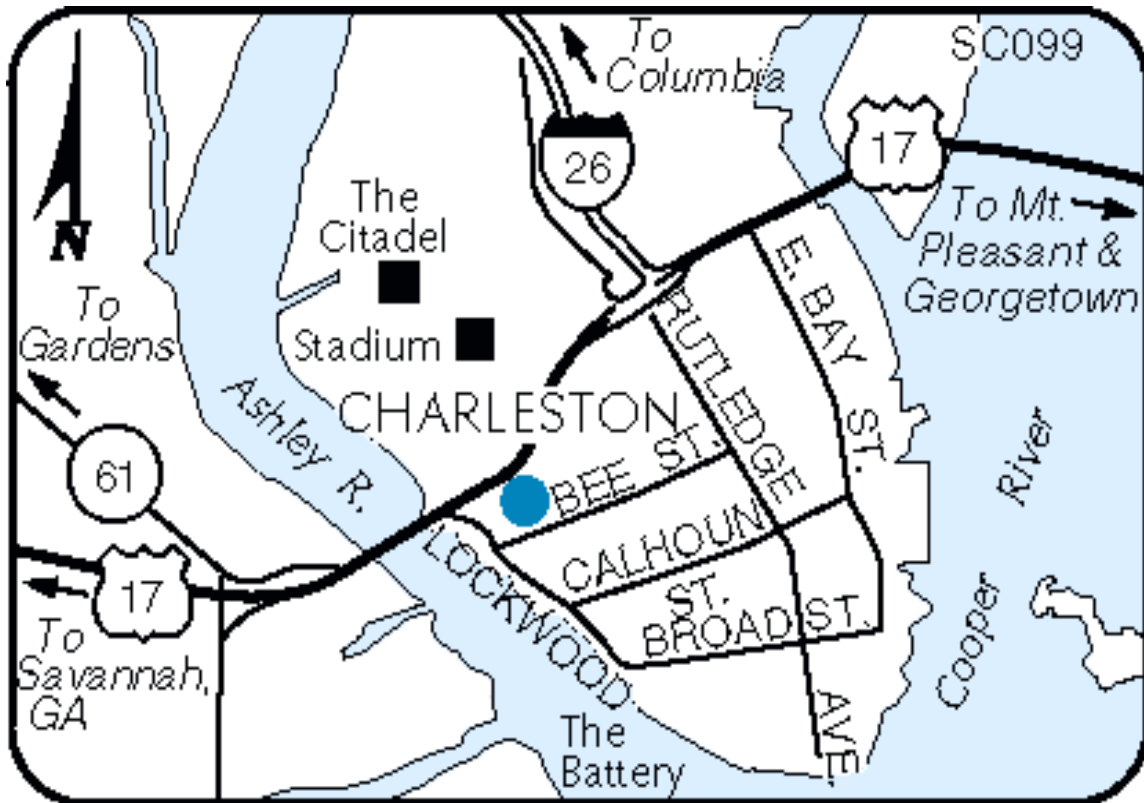

Area Transportation:

- Charleston Int'l. Arpt. (12.0m/19.3km NW) - Taxi Available 6:00 AM to 12:00 AM *
- John's Island Arpt. (15.0m/24.1km SE) - Taxi Available 6:00 AM to 12:00 AM *
- Columbia Arpt. (90.0m/144.8km NW) - Rental Available 12:00 AM to 12:00 AM *
- LOCAL BUS SYSTEM (0.0m/0.0km N) - 6:00 AM to 11:00 PM
- LOCAL TAXI SERVICE (0.0m/0.0km N) - 12:00 AM to 12:00 AM
- AMTRAK/TRAIN STATION (12.0m/19.3km NW) - Taxi Available 12:00 AM to 12:00 AM *
- Greyhound Depot (4.0m/6.4km SE) - Taxi Available 6:00 AM to 12:00 AM *

BY CHOICE HOTELS

Comfort Inn Riverview

144 Bee St.
Charleston, SC, US, 29401
Phone: (843) 577-2224
Fax: (843) 577-9001

Local Map:

Directions to Our Hotel:

I-26 ex.#221-A US 17 S, take a left at the 6th light (Lockwood), Left at 1st light(Bee St.), Across from Veterans Hospital.